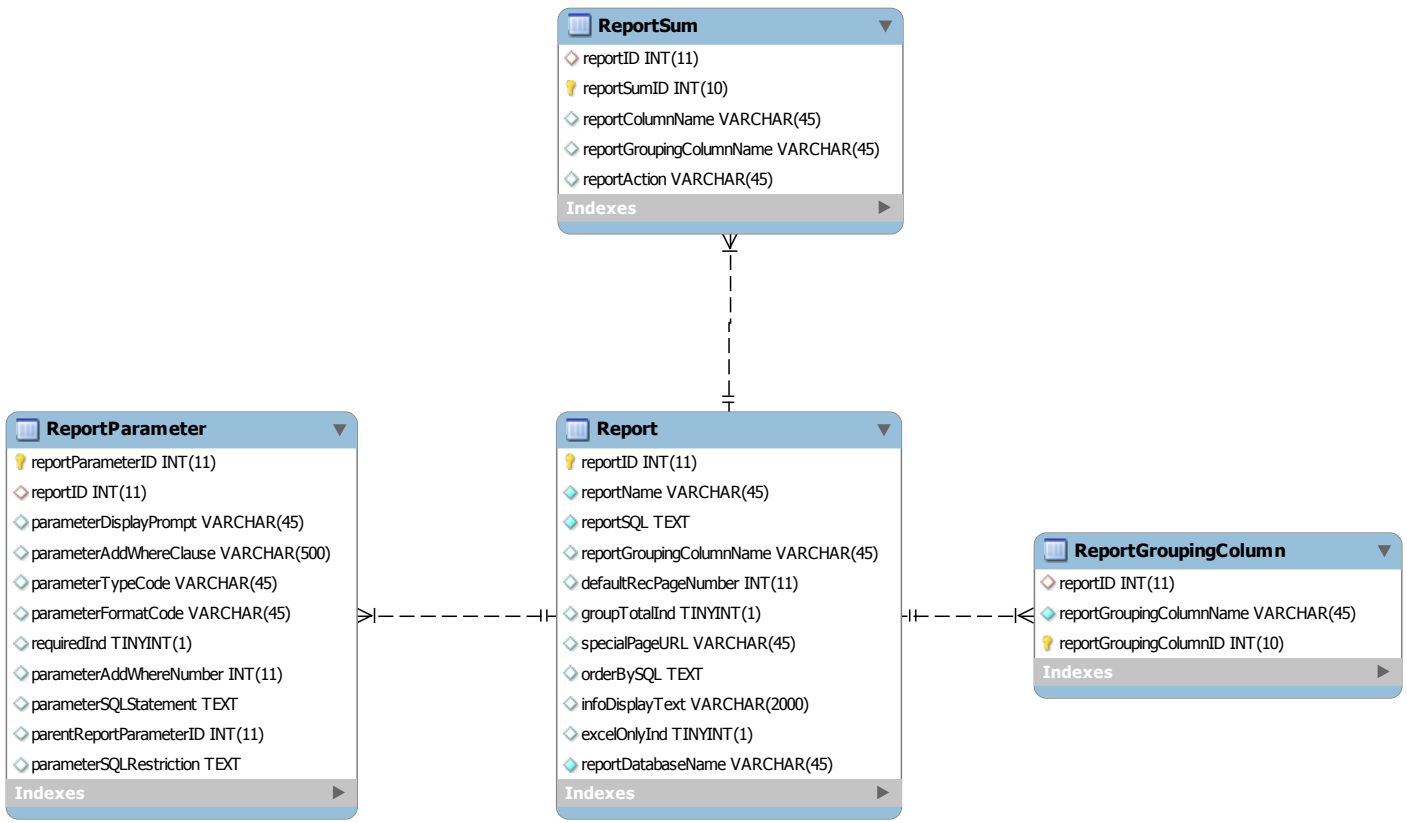

Note: All FKs are logical only since database type is MyISAM

Note: organizationID is a logical FK to the organizationID in the Organizations (if used).

Outlier	
outlierID	INT(11)
outlierLevel	INT(11)
overageCount	INT(11)
overagePercent	INT(3)
color	VARCHAR(45)
Indexes	

Note: FKs are logical only because of MyISAM database type.